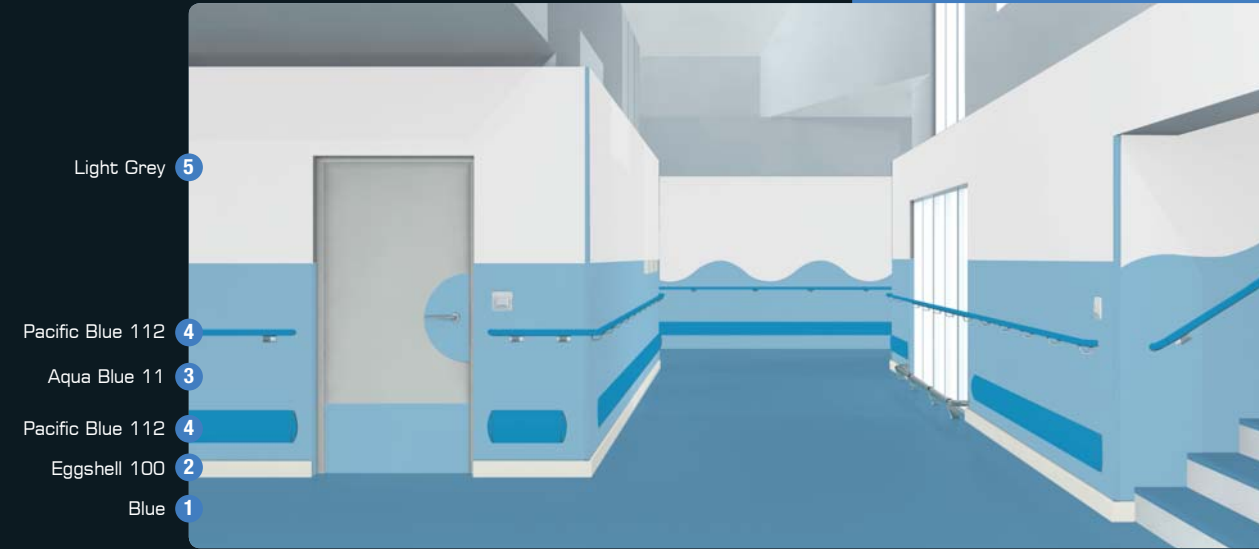

The OCEANIC SHADES

Azores

- Light Grey 5
- Pacific Blue 112 4
- Aqua Blue 11 3
- Pacific Blue 112 4
- Eggshell 100 2
- Blue 1

Bahamas 5 Ivory 4 Wedgewood Blue 111 3 Ocean Blue 21 2 French cream 101 1 Blue	Brehat 5 Eggshell 4 Aqua Blue 11 3 Violet 663 2 Wedgewood Blue 111 1 Light Blue	Cyclades 5 Light Yellow 4 Snow White 9003 3 Cobalt Blue 12 2 Eggshell 100 1 Pastel Blue