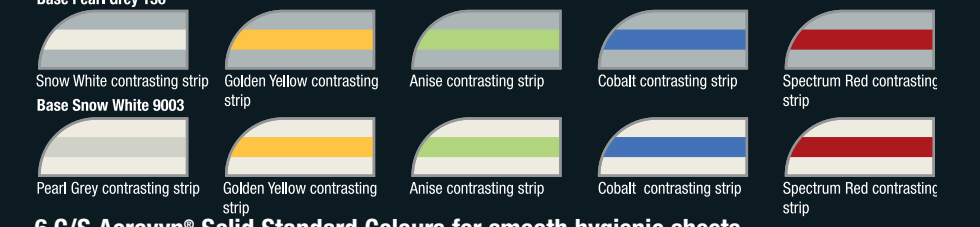

2 x 5 DUO Colour combinations