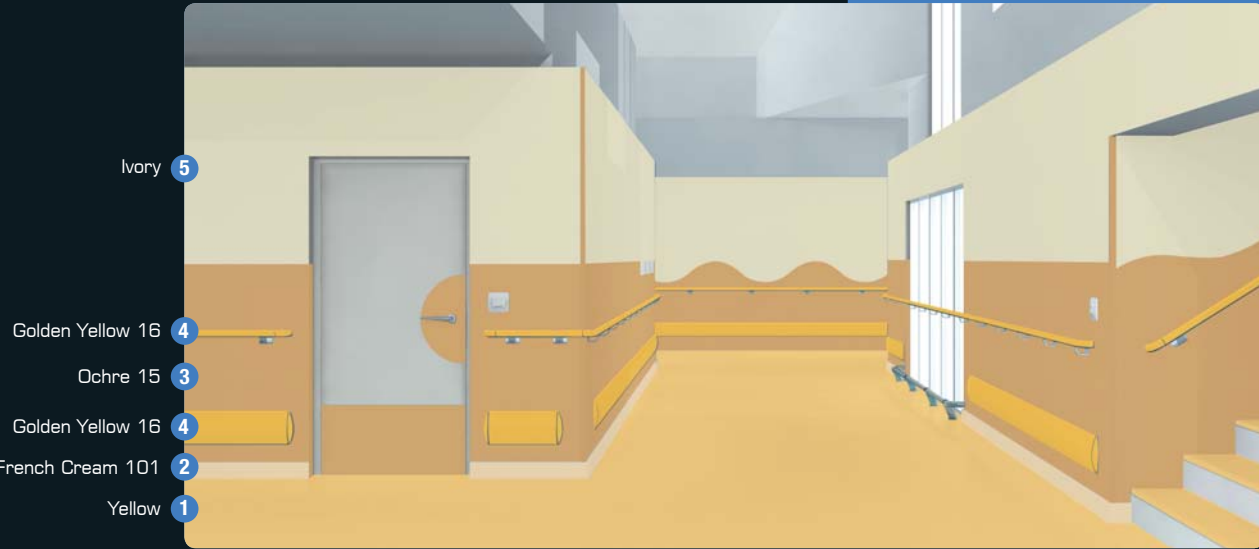

The SOLAR SHADES

Mercury

- Ivory 5
- Golden Yellow 16 4
- Ochre 15 3
- Golden Yellow 16 4
- French Cream 101 2
- Yellow 1

Saturn 5 Ivory 4 Snow White 9003 3 Mimosa 14 2 Mocha 105 1 Ochre	Venus 5 Ivory 4 Tangerine 17 3 Mimosa 14 2 Eggshell 100 1 Orangey Yellow	Jupiter 5 Ivory 4 Golden Yellow 16 3 Tangerine 17 2 French Cream 101 1 Sand coloured Yellow