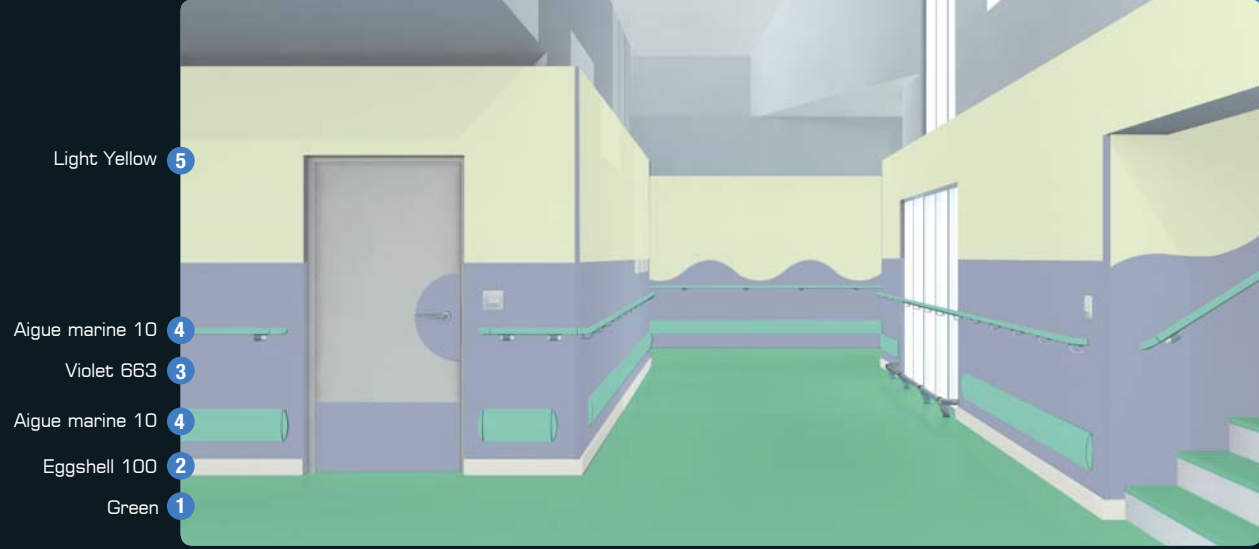

The ALLIANCES

Harmony

- Light Yellow 5
- Aigue marine 10 4
- Violet 663 3
- Aigue marine 10 4
- Eggshell 100 2
- Green 1

Prelude 5 Eggshell 4 Anise 22 3 Pearl Grey 136 2 Eggshell 100 1 Anise	Melody 5 Eggshell 4 Aqua Blue 11 3 Coral 18 2 Wedgewood Blue 111 1 Grey	Sonata 5 Eggshell 4 Golden Yellow 16 3 Cobalt Blue 12 2 Eggshell 100 1 Yellow