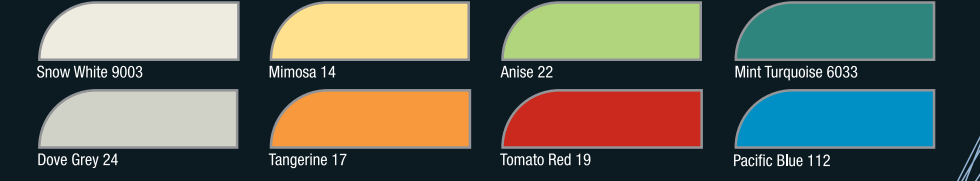

TO VIEW OUR SUGGESTED COLOUR THEMES OR TO CREATE YOUR OWN, GO TO OUR WEBSITE AT HYPERLINK «[HTTP://WWW.CS-FRANCE.FR](http://www.cs-france.fr)» WWW.CS-FRANCE.FR AND CLICK ON THE 'INTERACTIVE PRODUCT COLOUR GUIDE AND COLOUR VISUALISER'