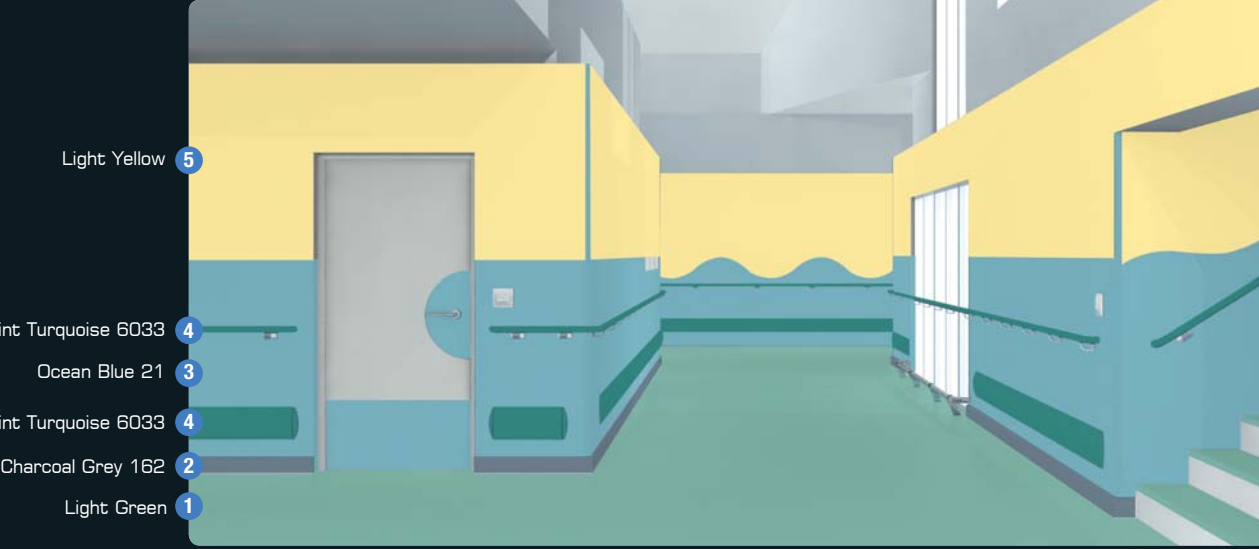

The BOTANIC SHADES

Seaweed

- Light Yellow 5
- Mint Turquoise 6033 4
- Ocean Blue 21 3
- Mint Turquoise 6033 4
- Charcoal Grey 162 2
- Light Green 1

Moss 5 Ivory 4 Anise 22 3 Dusty Jade 879 2 French Cream 101 1 Anise	Lichen 5 Eggshell 4 Dusty Jade 879 3 Aigue marine 10 2 Wedgewood Blue 111 1 Very Light Green	Fern 5 Eggshell 4 Aigue marine 10 3 Anise 22 2 Eggshell 100 1 Green