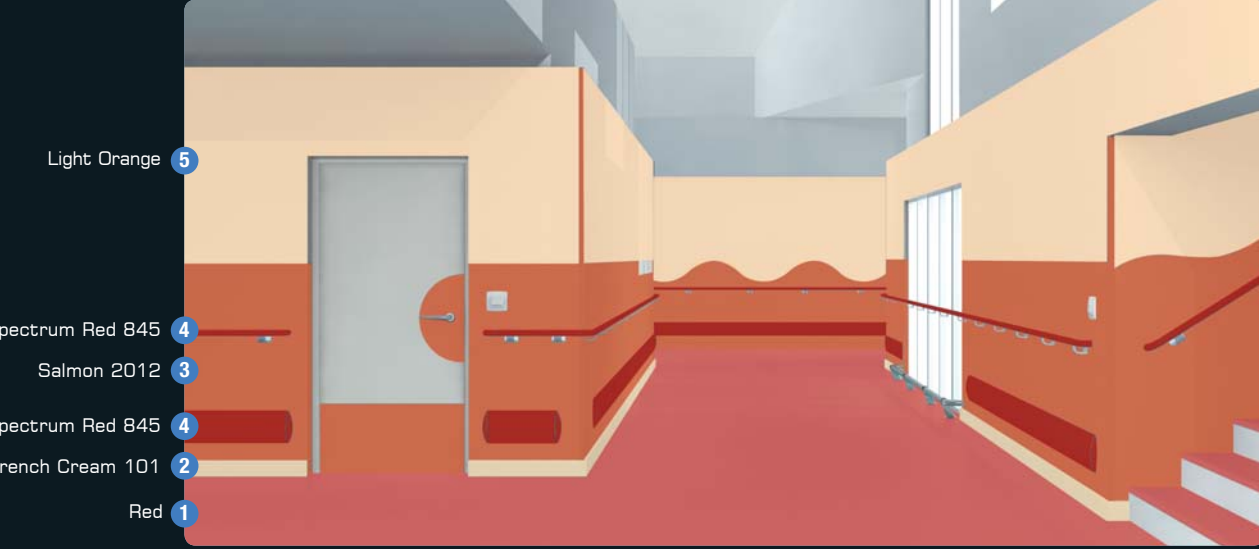

The VOLCANIC SHADES

Vesuvius

- Light Orange 5
- Spectrum Red 845 4
- Salmon 2012 3
- Spectrum Red 845 4
- French Cream 101 2
- Red 1

Kilimanjaro 5 Ivory 4 Lilac 20 3 Salmon 2012 2 Charcoal Grey 162 1 Red	Etna 5 Very Light Orange 4 Salmon 2012 3 Coral 18 2 Mocha 105 1 Orange	Fujiyama 5 Eggshell 4 Violet 663 3 Lilac 20 2 Eggshell 100 1 Violet